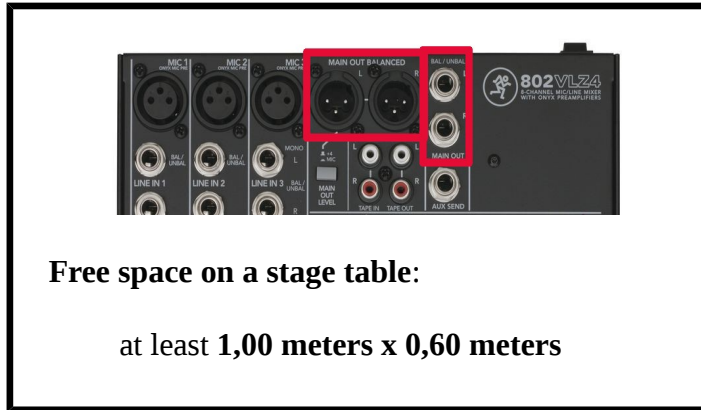

JOIX Stagerider

One stereo cable to your main mixer or DJ mixer: female XLR or male Jack 6.3mm

Monitorbox left

Monitorbox right

One free power socket max 3 meters away from stage table